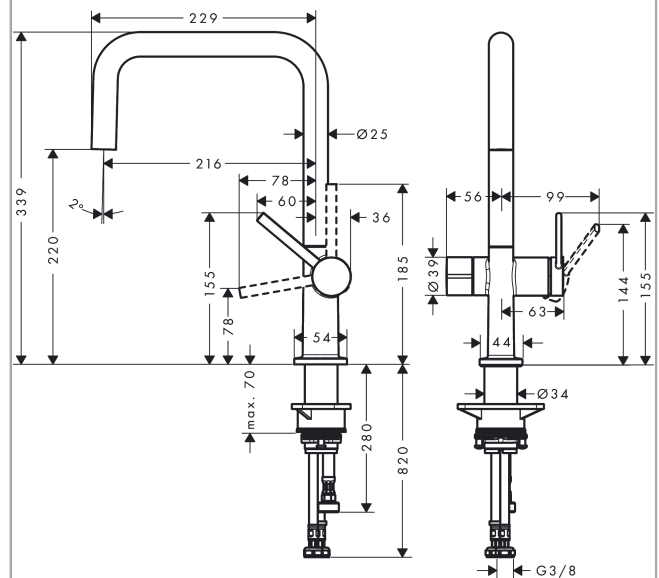

Talis M54

Single lever kitchen mixer U 220, device shut-off valve, 1jet

Surfaces: **Chrome** Article Number: **72807000**

Description

product features

- ComfortZone 220
- swivel range adjustable in 4 steps 60°, 110°, 150° or 360°
- laminar spray
- with integrated shut-off valve
- device connection DN20
- connection dimension: DN15
- maximum flow rate at 3 bar: 8 l/min
- ceramic cartridge
- connection type: G 3/8 connections
- temperature limitation adjustable
- suitable for continuous flow water heaters
- tap hole with Ø 35 mm required

Technology

Design awards

reddot winner 2020

Product image

Scale drawing

Flowchart

Talis M54
Single lever kitchen mixer U 220, device shut-off valve, 1jet
 Surfaces: **Chrome** Article Number: **72807000**

Exploded Drawing

Year of production: >04/21

Talis M54

Single lever kitchen mixer U 220, device shut-off valve, 1jet

Surfaces: **Chrome** Article Number: **72807000**

Spare part list

Year of production: >04/21

Pos.	Description	Article Number	Price	PU
1	spout cpl.	93756000	-	1
2	screw	94319000	-	1
3	spray former	93748000	-	1
4	service tool	93750000	-	1
5	O-Ring 14x2,5	98189000	-	1
6	axialring	97558000	-	1
7	handle	93736000	-	1
8	hollow set screw M5x5	98446000	-	1
9	screw cover	93735610	-	1
10	flange	93737000	-	1
11	nut	93738000	-	1
12	cartridge, assy	93760000	-	1
13	handle	93809000	-	1
14	shut off unit	93658000	-	1
15	O-ring 36x3	98052000	-	1
16	support	97523000	-	1
17	fixing set (Ø 34)	95049000	-	1
18	lever collar	97548000	-	1
19	connection hose 900 mm M8x0,75 G3/8	93746000	-	1
20	O-ring 6,6x1,6	93019000	-	1
21	O-ring 7x1,5	98422000	-	1
22	reduction coupling	92844000	-	1