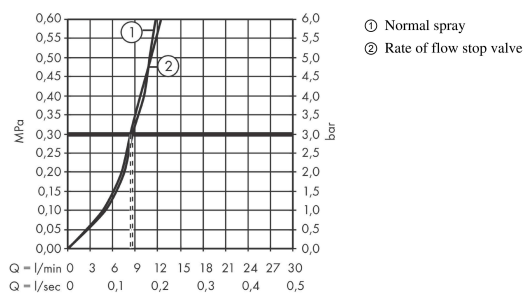

Technology

Design awards

reddot winner 2020

Product image

Scale drawing

Flowchart

Talis M54
Single lever kitchen mixer U 220, device shut-off valve, 1jet
 Surfaces: **Chrome** Article Number: **72807000**

Exploded Drawing

Year of production: >04/21

Talis M54

Single lever kitchen mixer U 220, device shut-off valve, 1jet

Surfaces: **Chrome** Article Number: **72807000**

Spare part list

Year of production: >04/21

Pos.	Description	Article Number	Price	PU
1	spout cpl.	93756000	-	1
2	screw	94319000	-	1
3	spray former	93748000	-	1
4	service tool	93750000	-	1
5	O-Ring 14x2,5	98189000	-	1
6	axialring	97558000	-	1
7	handle	93736000	-	1
8	hollow set screw M5x5	98446000	-	1
9	screw cover	93735610	-	1
10	flange	93737000	-	1
11	nut	93738000	-	1
12	cartridge, assy	93760000	-	1
13	handle	93809000	-	1
14	shut off unit	93658000	-	1
15	O-ring 36x3	98052000	-	1
16	support	97523000	-	1
17	fixing set (Ø 34)	95049000	-	1
18	lever collar	97548000	-	1
19	connection hose 900 mm M8x0,75 G3/8	93746000	-	1
20	O-ring 6,6x1,6	93019000	-	1
21	O-ring 7x1,5	98422000	-	1
22	reduction coupling	92844000	-	1