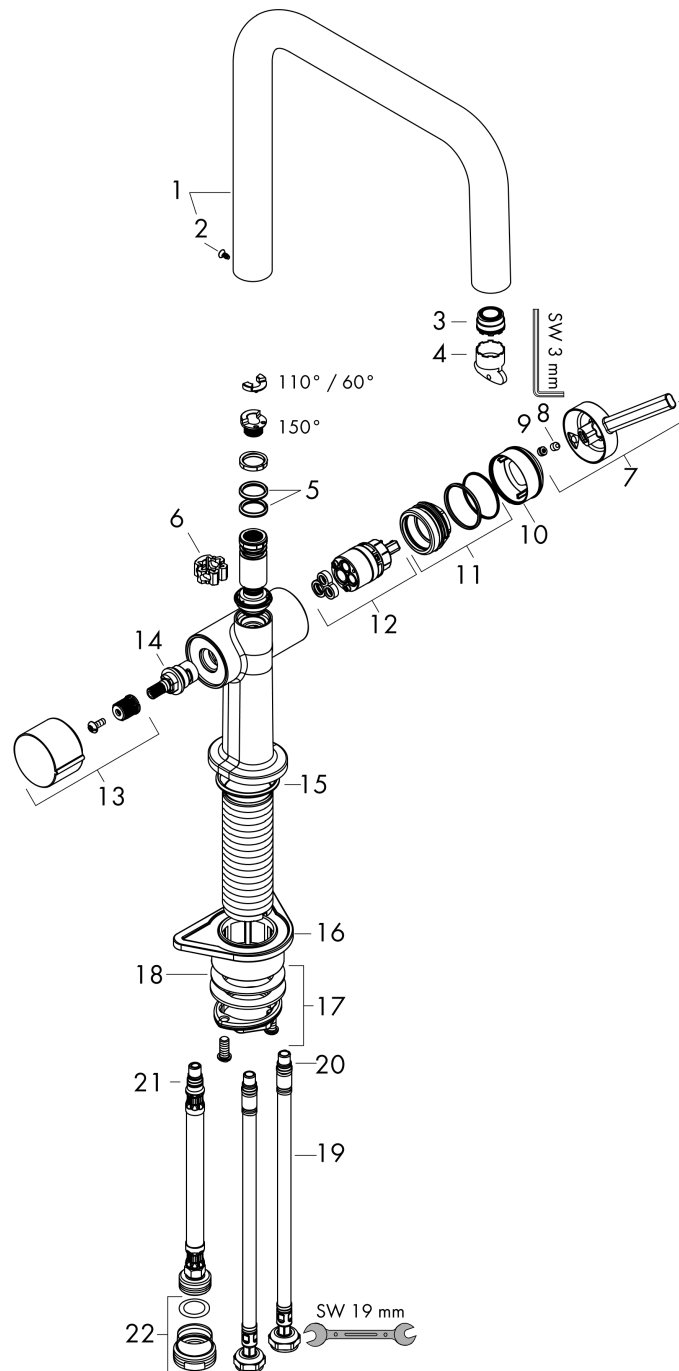

Talis M54

Single lever kitchen mixer U 220, device shut-off valve, 1jet

Surfaces: **Chrome** Article Number: **72807000**

Description

product features

- ComfortZone 220
- swivel range adjustable in 4 steps 60°, 110°, 150° or 360°
- laminar spray
- with integrated shut-off valve
- device connection DN20
- connection dimension: DN15
- maximum flow rate at 3 bar: 8 l/min
- ceramic cartridge
- connection type: G 3/8 connections
- temperature limitation adjustable
- suitable for continuous flow water heaters
- tap hole with Ø 35 mm required

Technology

Design awards

reddot winner 2020

Product image

Scale drawing

Flowchart

Talis M54
Single lever kitchen mixer U 220, device shut-off valve, 1jet
 Surfaces: **Chrome** Article Number: **72807000**

Exploded Drawing

Year of production: >04/21

Talis M54

Single lever kitchen mixer U 220, device shut-off valve, 1jet

Surfaces: **Chrome** Article Number: **72807000**

Spare part list

Year of production: >04/21

Pos.	Description	Article Number	Price	PU
1	spout cpl.	93756000	-	1
2	screw	94319000	-	1
3	spray former	93748000	-	1
4	service tool	93750000	-	1
5	O-Ring 14x2,5	98189000	-	1
6	axialring	97558000	-	1
7	handle	93736000	-	1
8	hollow set screw M5x5	98446000	-	1
9	screw cover	93735610	-	1
10	flange	93737000	-	1
11	nut	93738000	-	1
12	cartridge, assy	93760000	-	1
13	handle	93809000	-	1
14	shut off unit	93658000	-	1
15	O-ring 36x3	98052000	-	1
16	support	97523000	-	1
17	fixing set (Ø 34)	95049000	-	1
18	lever collar	97548000	-	1
19	connection hose 900 mm M8x0,75 G3/8	93746000	-	1
20	O-ring 6,6x1,6	93019000	-	1
21	O-ring 7x1,5	98422000	-	1
22	reduction coupling	92844000	-	1